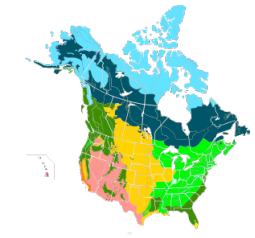

Date: _____

Time: _____

Location: _____

Observers: _____

© 2005 Boreal Songbird Initiative
www.borealbirds.org

BOREAL BIRDLIST

Bird species that regularly occur in North America's Boreal Forest region during breeding, migration, or winter seasons: (325 species).

Key:

Seen on or from SCFC:

Percent of species that breeds in the Boreal Forest:

80% or more ■

50-79% ■

25-49% ■ Dark green on map, left - Boreal Region

Ducks and Geese

- Greater White-fronted Goose
- Surf Scoter
- Snow Goose
- White-winged Scoter
- Ross's Goose
- Black Scoter
- Brant
- Long-tailed Duck
- Canada Goose
- Harlequin Duck
- Trumpeter Swan
- Bufflehead
- Tundra Swan
- Common Goldeneye
- Wood Duck
- Barrow's Goldeneye
- Gadwall
- Hooded Merganser
- American Widgeon
- Common Merganser
- American Black Duck
- Red-breasted Merganser
- Mallard
- Northern Shoveler
- Northern Pintail
- Green-winged Teal
- Canvasback
- Redhead
- Ringed-necked Duck
- Greater Scaup
- Lesser Scaup
- Common Eider
- Harlequin Duck
- Ruddy Duck

Pheasants and Grouse

- Gray Partridge
- Ring-necked Pheasant
- Ruffed Grouse
- Spruce Grouse
- Willow Ptarmigan
- Rock Ptarmigan
- White-tailed Ptarmigan
- Blue Grouse
- Sharp-tailed Grouse

Loons

- Red-throated Loon
- Pacific Loon
- Common Loon
- Yellow-billed Loon
- Arctic Loon

Grebes

- Pied-billed Grebe
- Horned Grebe
- Red-necked Grebe
- Eared Grebe
- Western Grebe

Pelicans

- Am. White Pelican

Cormorants

- Double-crested Cormorant

Hérons, Egrets & Bitterns

- American Bittern
- Great Blue Heron
- Black-crowned Night Heron